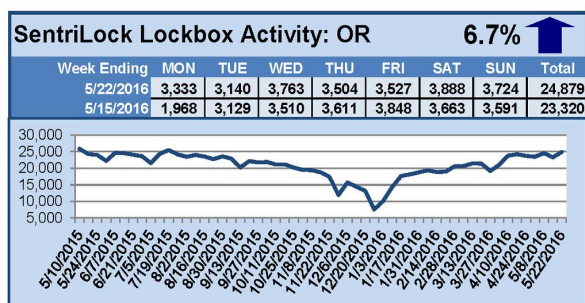

# SentriLock Lockbox Activity May 16-22, 2016

## This Week's Lockbox Activity

For the week of May 16-22, 2016, these charts show the number of times RMLS™ subscribers opened SentriLock lockboxes in Oregon and Washington. Activity increased in both Oregon and Washington this week.