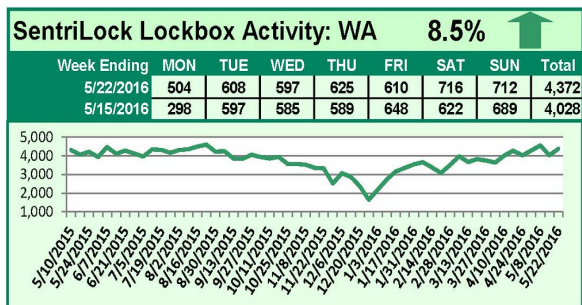

# SentriLock Lockbox Activity May 16-22, 2016

## This Week's Lockbox Activity

For the week of May 16-22, 2016, these charts show the number of times RMLS™ subscribers opened SentriLock lockboxes in Oregon and Washington. Activity increased in both Oregon and Washington this week.