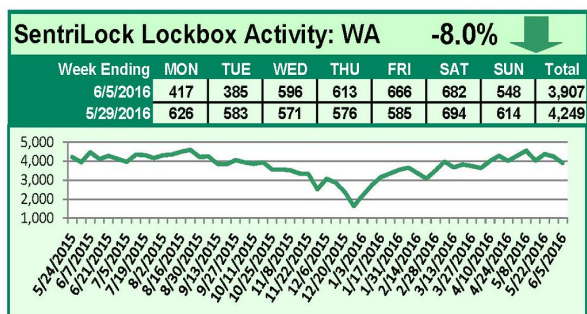

# SentriLock Lockbox Activity May 30-June 5, 2016

## This Week's Lockbox Activity

For the week of May 30-June 5, 2016, these charts show the number of times RMLS™ subscribers opened SentriLock lockboxes in Oregon and Washington. This week, activity decreased again in both Oregon and Washington.