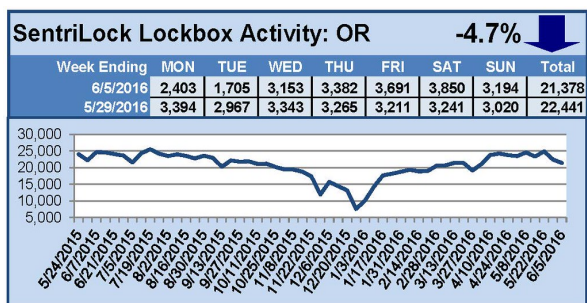

# SentriLock Lockbox Activity May 30-June 5, 2016

## This Week's Lockbox Activity

For the week of May 30-June 5, 2016, these charts show the number of times RMLS™ subscribers opened SentriLock lockboxes in Oregon and Washington. This week, activity decreased again in both Oregon and Washington.