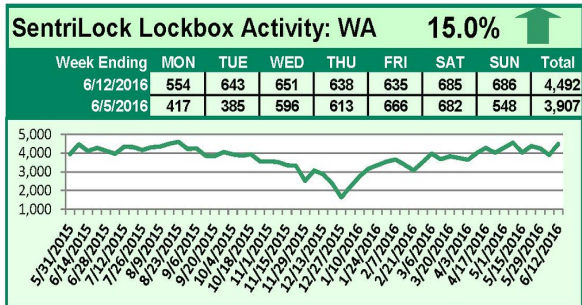

# SentriLock Lockbox Activity June 6-12, 2016

## This Week's Lockbox Activity

For the week of June 6-12, 2016, these charts show the number of times RMLS™ subscribers opened SentriLock lockboxes in Oregon and Washington. Activity in Oregon and Washington increased this week.