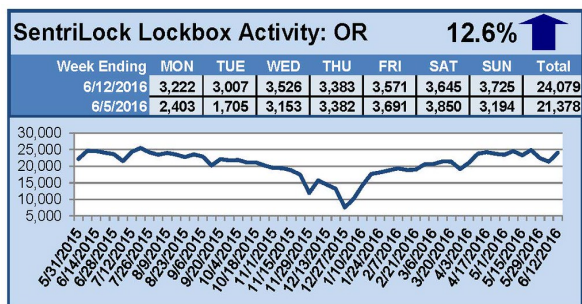

# SentriLock Lockbox Activity June 6-12, 2016

## This Week's Lockbox Activity

For the week of June 6-12, 2016, these charts show the number of times RMLS™ subscribers opened SentriLock lockboxes in Oregon and Washington. Activity in Oregon and Washington increased this week.