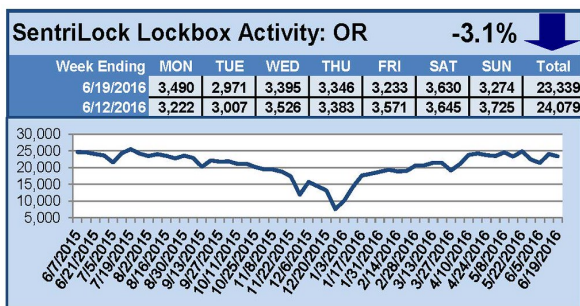

SentriLock Lockbox Activity June 13-19, 2016

This Week's Lockbox Activity

For the week of June 13-19, 2016, these charts show the number of times RMLS™ subscribers opened SentriLock lockboxes in Oregon and Washington. Activity decreased in both Oregon and Washington this week.