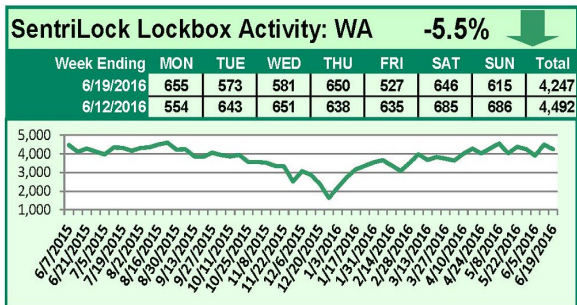

SentriLock Lockbox Activity June 13-19, 2016

This Week's Lockbox Activity

For the week of June 13-19, 2016, these charts show the number of times RMLS™ subscribers opened SentriLock lockboxes in Oregon and Washington. Activity decreased in both Oregon and Washington this week.

For a larger version of each chart, visit the RMLS™ photostream on Flickr.