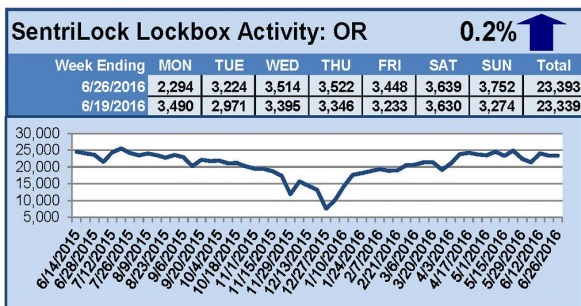

# SentriLock Lockbox Activity June 20-26, 2016

## This Week's Lockbox Activity

For the week of June 20-26, 2016, these charts show the number of times RMLS™ subscribers opened SentriLock lockboxes in Oregon and Washington. Activity rose in both Oregon and Washington this week.