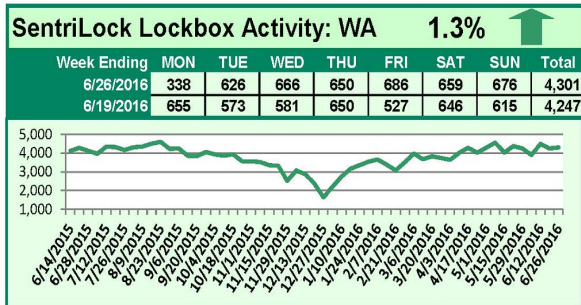

# SentriLock Lockbox Activity June 20-26, 2016

## This Week's Lockbox Activity

For the week of June 20-26, 2016, these charts show the number of times RMLS™ subscribers opened SentriLock lockboxes in Oregon and Washington. Activity rose in both Oregon and Washington this week.