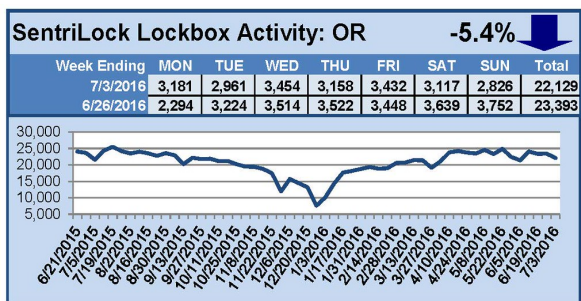

# SentriLock Lockbox Activity June 27-July 3, 2016

## This Week's Lockbox Activity

For the week of June 27-July 3, 2016, these charts show the number of times RMLS™ subscribers opened SentriLock lockboxes in Oregon and Washington. Activity in both Oregon and Washington decreased this week.