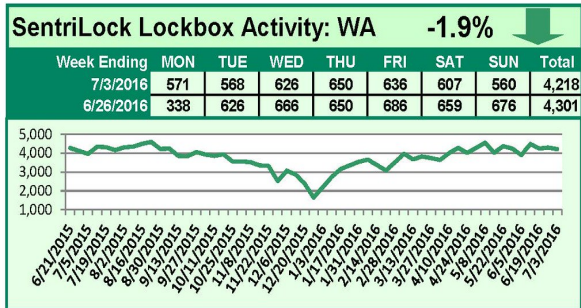

# SentriLock Lockbox Activity June 27-July 3, 2016

## This Week's Lockbox Activity

For the week of June 27-July 3, 2016, these charts show the number of times RMLS™ subscribers opened SentriLock lockboxes in Oregon and Washington. Activity in both Oregon and Washington decreased this week.