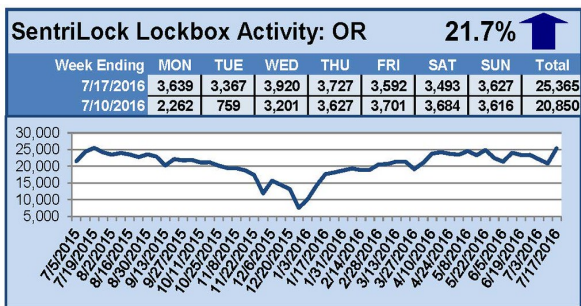

SentriLock Lockbox Activity July 11-17, 2016

This Week's Lockbox Activity

For the week of July 11-17, 2016, these charts show the number of times RMLS™ subscribers opened SentriLock lockboxes in Oregon and Washington. Activity increased this week in both Oregon and Washington.