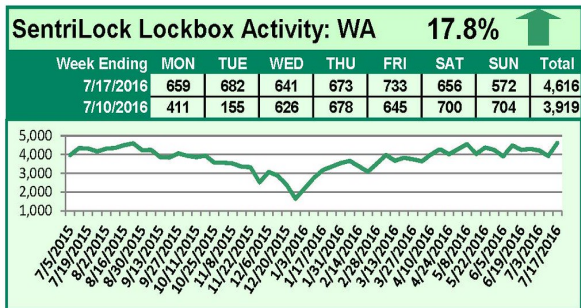

SentriLock Lockbox Activity July 11-17, 2016

This Week's Lockbox Activity

For the week of July 11-17, 2016, these charts show the number of times RMLS™ subscribers opened SentriLock lockboxes in Oregon and Washington. Activity increased this week in both Oregon and Washington.

For a larger version of each chart, visit the RMLS™ photostream on Flickr.