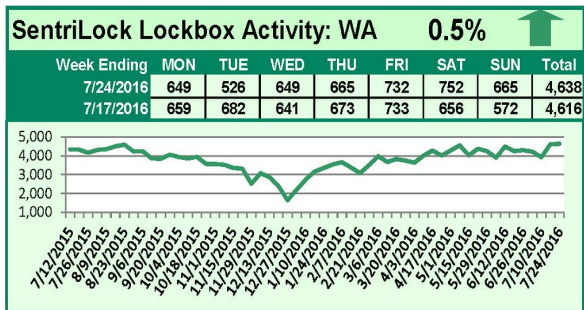

# SentriLock Lockbox Activity July 18-24, 2016

## This Week's Lockbox Activity

For the week of July 18-24, 2016, these charts show the number of times RMLS™ subscribers opened SentriLock lockboxes in Oregon and Washington. Activity increased this week in Washington but decreased in Oregon.