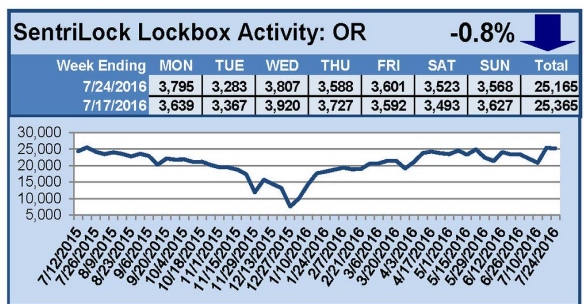

# SentriLock Lockbox Activity July 18-24, 2016

## This Week's Lockbox Activity

For the week of July 18-24, 2016, these charts show the number of times RMLS™ subscribers opened SentriLock lockboxes in Oregon and Washington. Activity increased this week in Washington but decreased in Oregon.