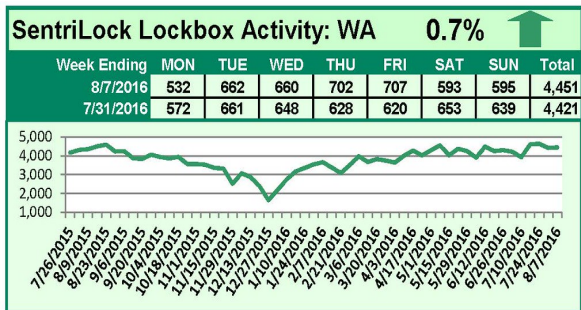

SentriLock Lockbox Activity August 1-7, 2016

This Week's Lockbox Activity

For the week of August 1-7, 2016, these charts show the number of times RMLS™ subscribers opened SentriLock lockboxes in Oregon and Washington. Activity decreased in Oregon but rose in Washington this week.

For a larger version of each chart, visit the RMLS™ photostream on Flickr.