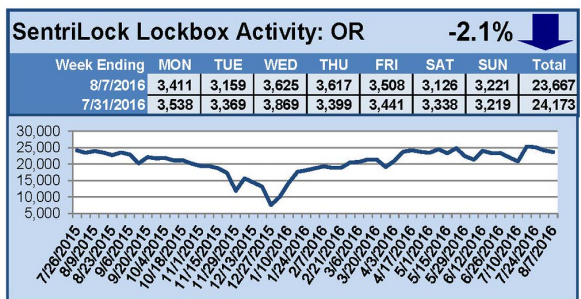

SentriLock Lockbox Activity August 1-7, 2016

This Week's Lockbox Activity

For the week of August 1-7, 2016, these charts show the number of times RMLS™ subscribers opened SentriLock lockboxes in Oregon and Washington. Activity decreased in Oregon but rose in Washington this week.