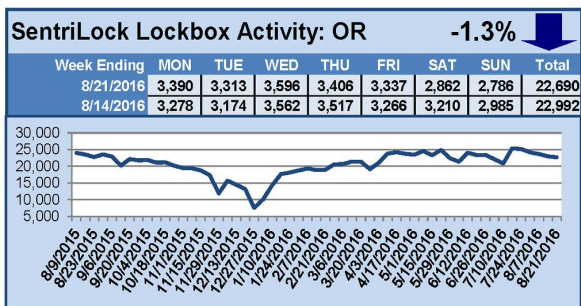

SentriLock Lockbox Activity August 15-21, 2016

This Week's Lockbox Activity

For the week of August 15-21, 2016, these charts show the number of times RMLS™ subscribers opened SentriLock lockboxes in Oregon and Washington. Activity decreased again in both Oregon and Washington this week.