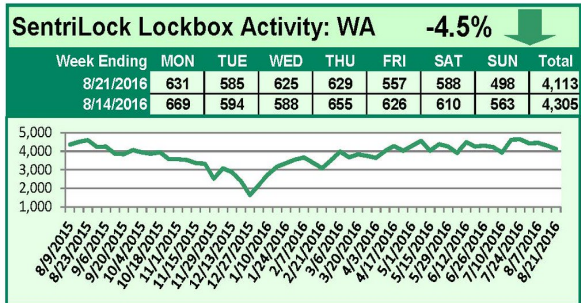

SentriLock Lockbox Activity August 15-21, 2016

This Week's Lockbox Activity

For the week of August 15-21, 2016, these charts show the number of times RMLS™ subscribers opened SentriLock lockboxes in Oregon and Washington. Activity decreased again in both Oregon and Washington this week.

For a larger version of each chart, visit the RMLS™ photostream on Flickr.