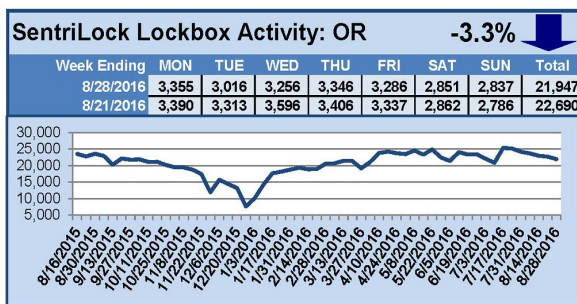

SentriLock Lockbox Activity August 22-28, 2016

This Week's Lockbox Activity

For the week of August 22-28, 2016, these charts show the number of times RMLS™ subscribers opened SentriLock lockboxes in Oregon and Washington. Activity increased in Washington and decreased in Oregon this week.