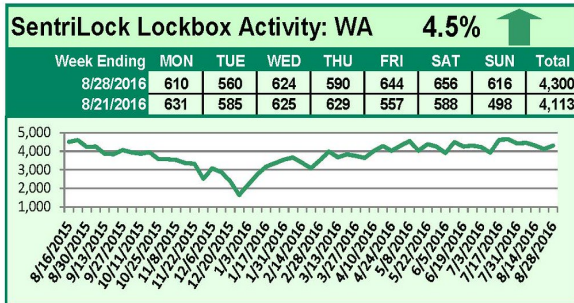

SentriLock Lockbox Activity August 22-28, 2016

This Week's Lockbox Activity

For the week of August 22-28, 2016, these charts show the number of times RMLS™ subscribers opened SentriLock lockboxes in Oregon and Washington. Activity increased in Washington and decreased in Oregon this week.

For a larger version of each chart, visit the RMLS™ photostream on Flickr.