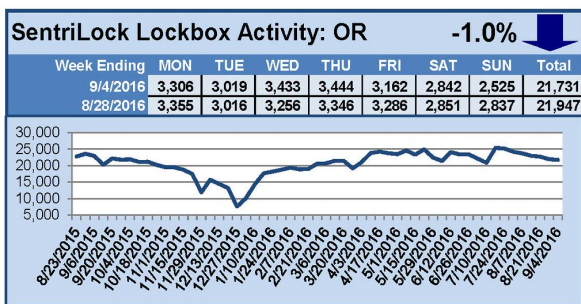

# SentriLock Lockbox Activity August 29-September 4, 2016

## This Week's Lockbox Activity

For the week of August 29-September 4, 2016, these charts show the number of times RMLS™ subscribers opened SentriLock lockboxes in Oregon and Washington. Activity increased again in Washington and decreased in Oregon this week.