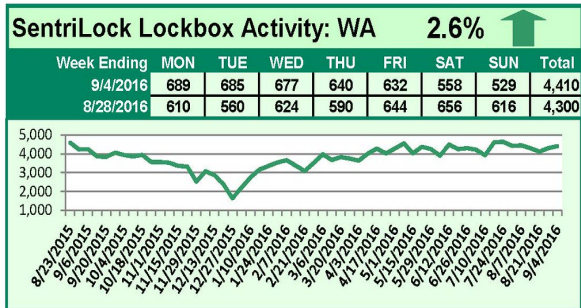

# SentriLock Lockbox Activity August 29-September 4, 2016

## This Week's Lockbox Activity

For the week of August 29-September 4, 2016, these charts show the number of times RMLS™ subscribers opened SentriLock lockboxes in Oregon and Washington. Activity increased again in Washington and decreased in Oregon this week.