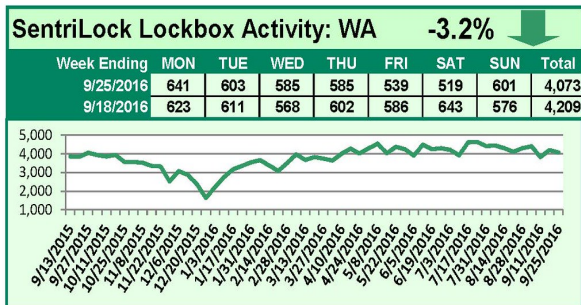

# SentriLock Lockbox Activity September 19-25, 2016

## This Week's Lockbox Activity

For the week of September 19-25, 2016, these charts show the number of times RMLS™ subscribers opened SentriLock lockboxes in Oregon and Washington. Activity decreased in both Oregon and Washington this week.