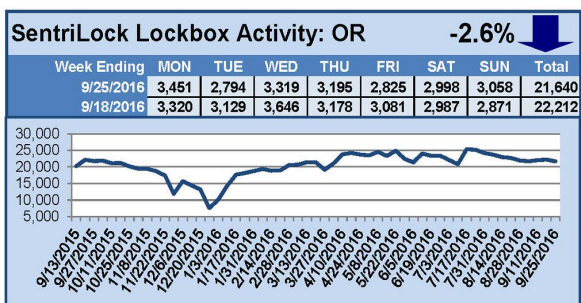

# SentriLock Lockbox Activity September 19-25, 2016

## This Week's Lockbox Activity

For the week of September 19-25, 2016, these charts show the number of times RMLS™ subscribers opened SentriLock lockboxes in Oregon and Washington. Activity decreased in both Oregon and Washington this week.