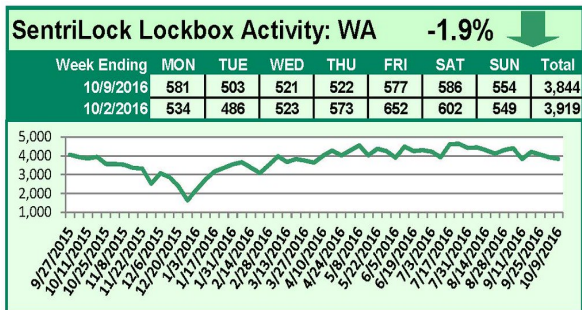

SentriLock Lockbox Activity October 3-9, 2016

This Week's Lockbox Activity

For the week of October 3-9, 2016, these charts show the number of times RMLS™ subscribers opened SentriLock lockboxes in Oregon and Washington. Activity decreased in both Oregon and Washington again this week.

For a larger version of each chart, visit the RMLS™ photostream on Flickr.