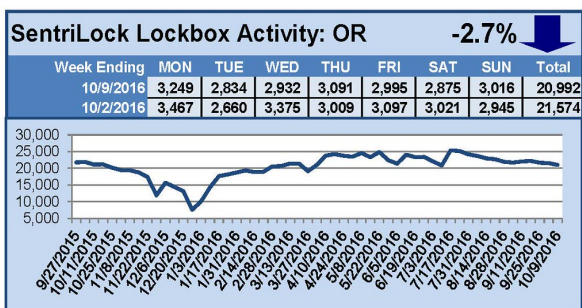

SentriLock Lockbox Activity October 3-9, 2016

This Week's Lockbox Activity

For the week of October 3-9, 2016, these charts show the number of times RMLS™ subscribers opened SentriLock lockboxes in Oregon and Washington. Activity decreased in both Oregon and Washington again this week.