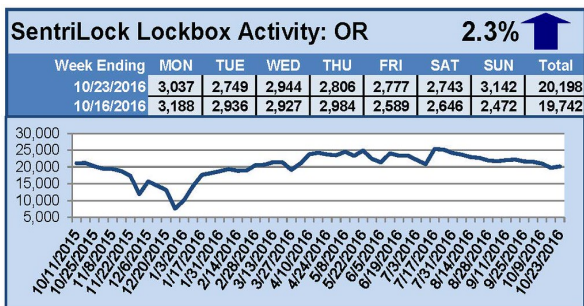

SentriLock Lockbox Activity October 17-23, 2016

This Week's Lockbox Activity

For the week of October 17-23, 2016, these charts show the number of times RMLS™ subscribers opened SentriLock lockboxes in Oregon and Washington. Activity increased in Oregon and decreased in Washington this week.