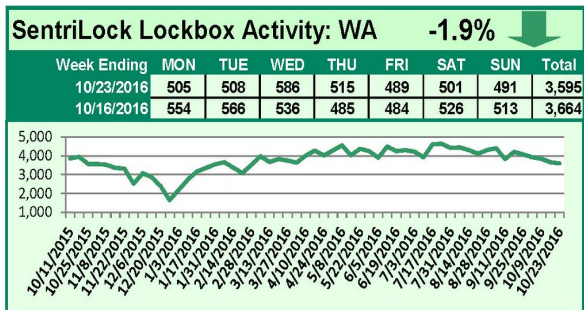

SentriLock Lockbox Activity October 17-23, 2016

This Week's Lockbox Activity

For the week of October 17-23, 2016, these charts show the number of times RMLS™ subscribers opened SentriLock lockboxes in Oregon and Washington. Activity increased in Oregon and decreased in Washington this week.

For a larger version of each chart, visit the RMLS™ photostream on Flickr.