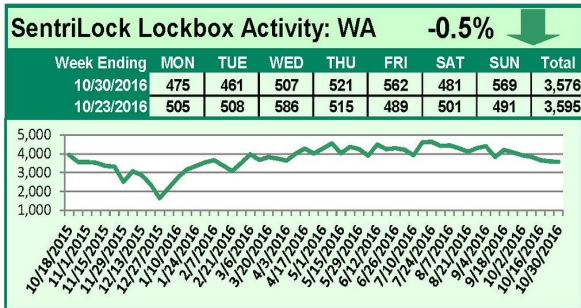

SentriLock Lockbox Activity October 24-30, 2016

This Week's Lockbox Activity

For the week of October 24-30, 2016, these charts show the number of times RMLS™ subscribers opened SentriLock lockboxes in Oregon and Washington. Activity decreased in both Oregon and Washington this week.

For a larger version of each chart, visit the RMLS™ photostream on Flickr.