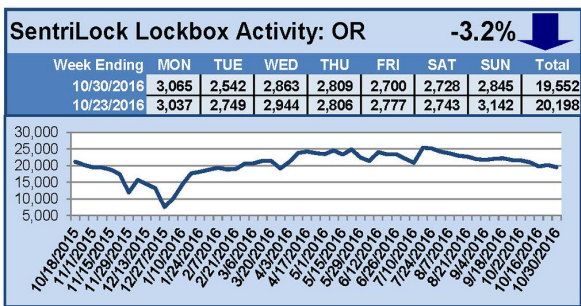

SentriLock Lockbox Activity October 24-30, 2016

This Week's Lockbox Activity

For the week of October 24-30, 2016, these charts show the number of times RMLS™ subscribers opened SentriLock lockboxes in Oregon and Washington. Activity decreased in both Oregon and Washington this week.