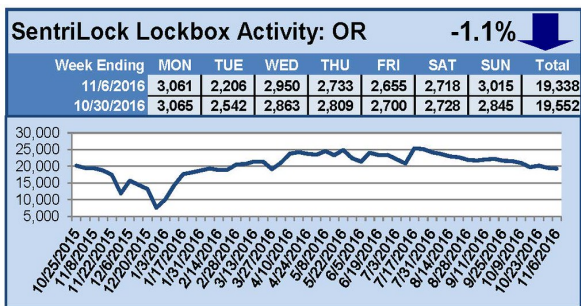

SentriLock Lockbox Activity October 31-November 6, 2016

This Week's Lockbox Activity

For the week of October 31-November 6, 2016, these charts show the number of times RMLS™ subscribers opened SentriLock lockboxes in Oregon and Washington. Activity increased in Washington and decreased in Oregon this week.