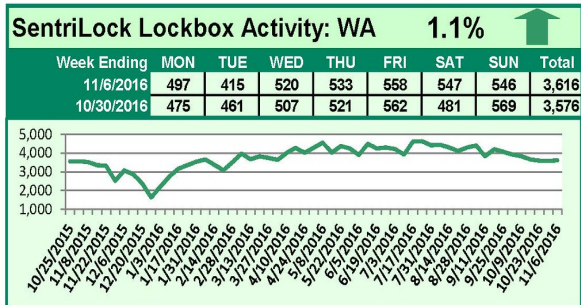

SentriLock Lockbox Activity October 31-November 6, 2016

This Week's Lockbox Activity

For the week of October 31-November 6, 2016, these charts show the number of times RMLS™ subscribers opened SentriLock lockboxes in Oregon and Washington. Activity increased in Washington and decreased in Oregon this week.

For a larger version of each chart, visit the RMLS™ photostream on Flickr.