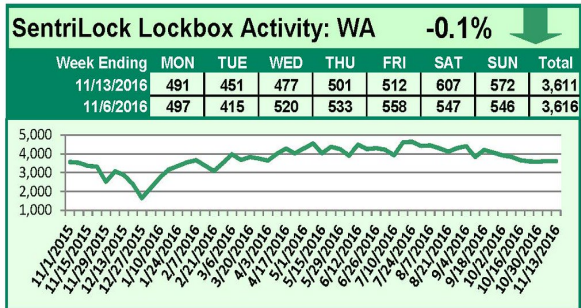

SentriLock Lockbox Activity November 7-13, 2016

This Week's Lockbox Activity

For the week of November 7-13, 2016, these charts show the number of times RMLS™ subscribers opened SentriLock lockboxes in Oregon and Washington. Activity decreased in both states this week.

For a larger version of each chart, visit the RMLS™ photostream on Flickr.