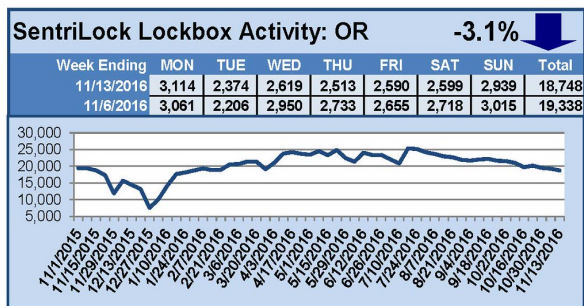

SentriLock Lockbox Activity November 7-13, 2016

This Week's Lockbox Activity

For the week of November 7-13, 2016, these charts show the number of times RMLS™ subscribers opened SentriLock lockboxes in Oregon and Washington. Activity decreased in both states this week.