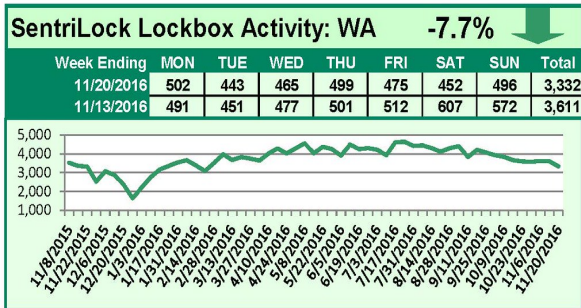

SentriLock Lockbox Activity November 14-20, 2016

This Week's Lockbox Activity

For the week of November 14-20, 2016, these charts show the number of times RMLS™ subscribers opened SentriLock lockboxes in Oregon and Washington. Activity decreased in both states again this week.

For a larger version of each chart, visit the RMLS™ photostream on Flickr.