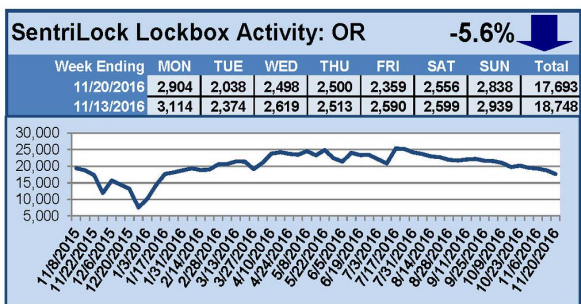

SentriLock Lockbox Activity November 14-20, 2016

This Week's Lockbox Activity

For the week of November 14-20, 2016, these charts show the number of times RMLS™ subscribers opened SentriLock lockboxes in Oregon and Washington. Activity decreased in both states again this week.