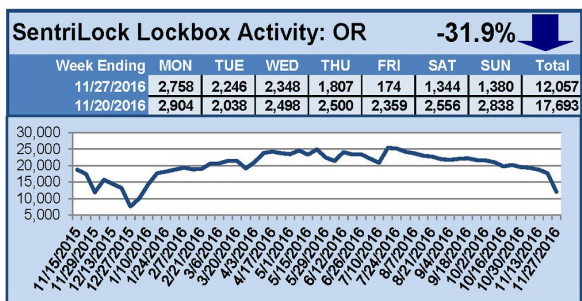

# SentriLock Lockbox Activity November 21-27, 2016

## This Week's Lockbox Activity

For the week of November 21-27, 2016, these charts show the number of times RMLS™ subscribers opened SentriLock lockboxes in Oregon and Washington. Activity decreased in both states this week.