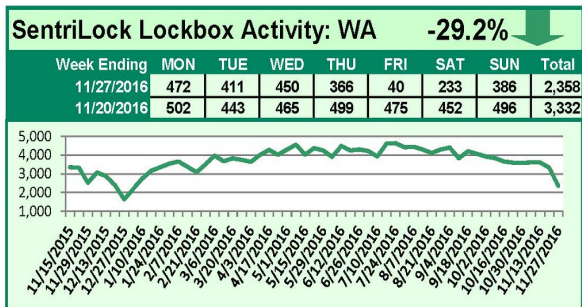

# SentriLock Lockbox Activity November 21-27, 2016

## This Week's Lockbox Activity

For the week of November 21-27, 2016, these charts show the number of times RMLS™ subscribers opened SentriLock lockboxes in Oregon and Washington. Activity decreased in both states this week.