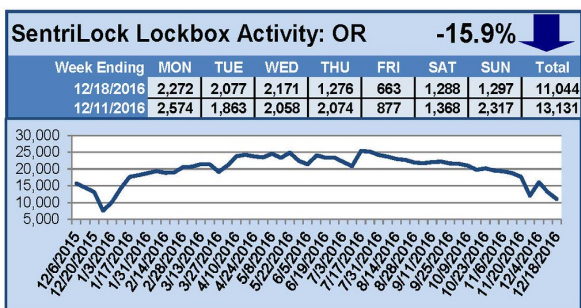

SentriLock Lockbox Activity December 12-18, 2016

This Week's Lockbox Activity

For the week of December 12-18, 2016, these charts show the number of times RMLS™ subscribers opened SentriLock lockboxes in Oregon and Washington. Activity decreased in both Oregon and Washington this week.