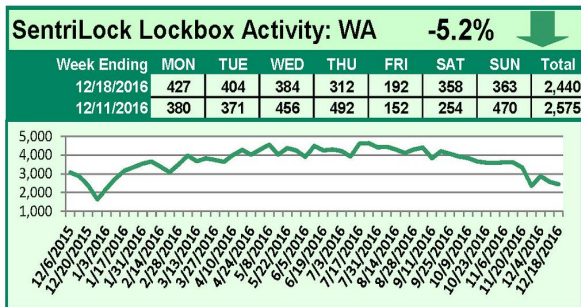

SentriLock Lockbox Activity December 12-18, 2016

This Week's Lockbox Activity

For the week of December 12-18, 2016, these charts show the number of times RMLS™ subscribers opened SentriLock lockboxes in Oregon and Washington. Activity decreased in both Oregon and Washington this week.

For a larger version of each chart, visit the RMLS™ photostream on Flickr.