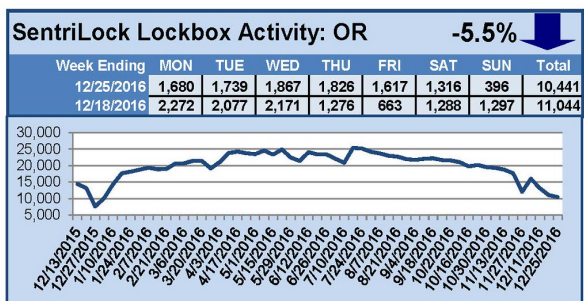

# SentriLock Lockbox Activity December 19-25, 2016

## This Week's Lockbox Activity

For the week of December 19-25, 2016, these charts show the number of times RMLS™ subscribers opened SentriLock lockboxes in Oregon and Washington. Activity decreased in both Oregon and Washington this week.