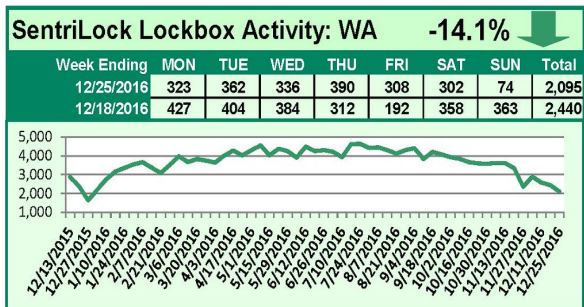

# SentriLock Lockbox Activity December 19-25, 2016

## This Week's Lockbox Activity

For the week of December 19-25, 2016, these charts show the number of times RMLS™ subscribers opened SentriLock lockboxes in Oregon and Washington. Activity decreased in both Oregon and Washington this week.