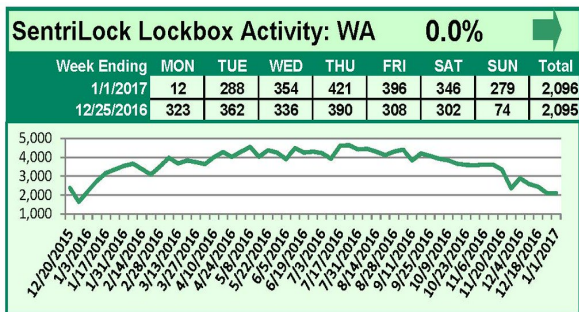

# SentriLock Lockbox Activity December 26, 2016-January 1, 2017

## This Week's Lockbox Activity

For the week of December 26, 2016-January 1, 2017, these charts show the number of times RMLS™ subscribers opened SentriLock lockboxes in Oregon and Washington. Activity remained steady in Washington and decreased in Oregon this week.