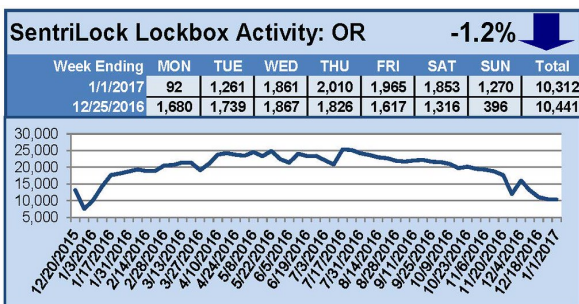

# SentriLock Lockbox Activity December 26, 2016-January 1, 2017

## This Week's Lockbox Activity

For the week of December 26, 2016-January 1, 2017, these charts show the number of times RMLS™ subscribers opened SentriLock lockboxes in Oregon and Washington. Activity remained steady in Washington and decreased in Oregon this week.