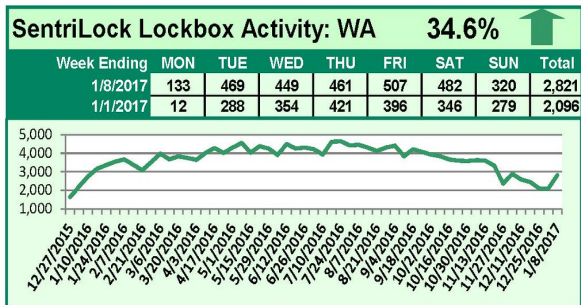

SentriLock Lockbox Activity January 2-8, 2017

This Week's Lockbox Activity

For the week of January 2-8, 2017, these charts show the number of times RMLS™ subscribers opened SentriLock lockboxes in Oregon and Washington. Activity increased in both states this week.