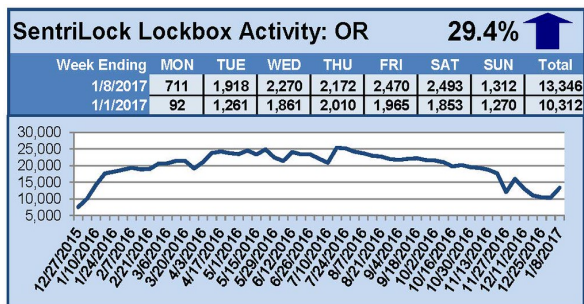

SentriLock Lockbox Activity January 2-8, 2017

This Week's Lockbox Activity

For the week of January 2-8, 2017, these charts show the number of times RMLS™ subscribers opened SentriLock lockboxes in Oregon and Washington. Activity increased in both states this week.