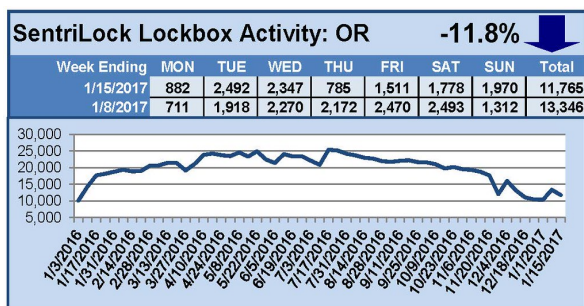

SentriLock Lockbox Activity January 9-15, 2017

This Week's Lockbox Activity

For the week of January 9-15, 2017, these charts show the number of times RMLS™ subscribers opened SentriLock lockboxes in Oregon and Washington. Activity decreased in both states this week.