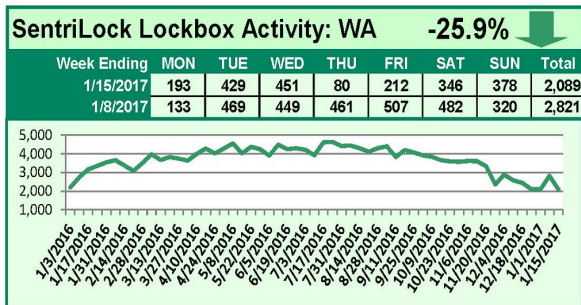

SentriLock Lockbox Activity January 9-15, 2017

This Week's Lockbox Activity

For the week of January 9-15, 2017, these charts show the number of times RMLS™ subscribers opened SentriLock lockboxes in Oregon and Washington. Activity decreased in both states this week.