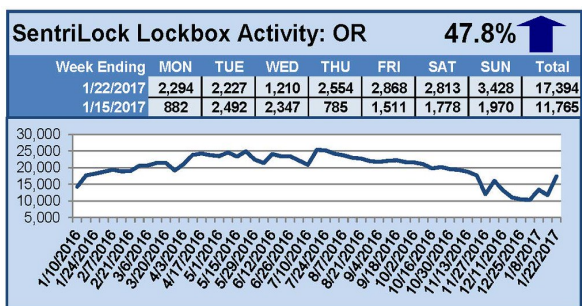

SentriLock Lockbox Activity January 16-22, 2017

This Week's Lockbox Activity

For the week of January 16-22, 2017, these charts show the number of times RMLS™ subscribers opened SentriLock lockboxes in Oregon and Washington. Activity increased in both states this week.