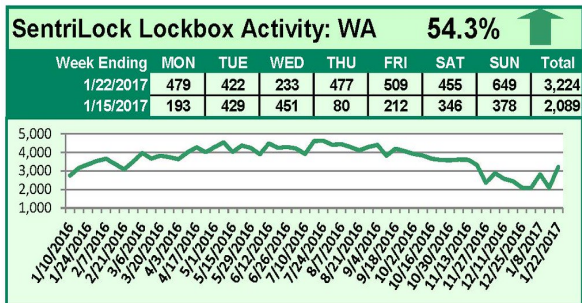

SentriLock Lockbox Activity January 16-22, 2017

This Week's Lockbox Activity

For the week of January 16-22, 2017, these charts show the number of times RMLS™ subscribers opened SentriLock lockboxes in Oregon and Washington. Activity increased in both states this week.

For a larger version of each chart, visit the RMLS™ photostream on Flickr.