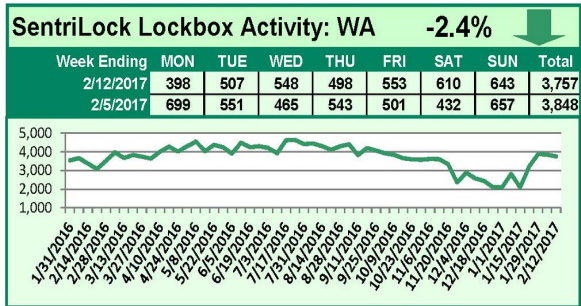

# SentriLock Lockbox Activity February 6-12, 2017

## This Week's Lockbox Activity

For the week of February 6-12, 2017, these charts show the number of times RMLS™ subscribers opened SentriLock lockboxes in Oregon and Washington. Activity increased in Oregon and decreased in Washington this week.