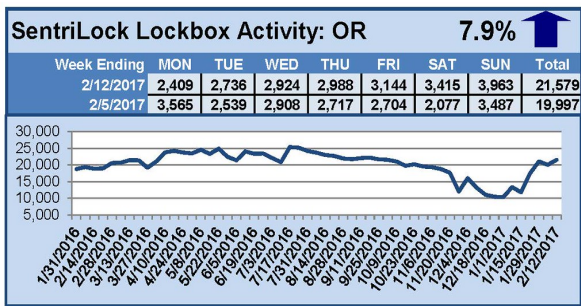

# SentriLock Lockbox Activity February 6-12, 2017

## This Week's Lockbox Activity

For the week of February 6-12, 2017, these charts show the number of times RMLS™ subscribers opened SentriLock lockboxes in Oregon and Washington. Activity increased in Oregon and decreased in Washington this week.