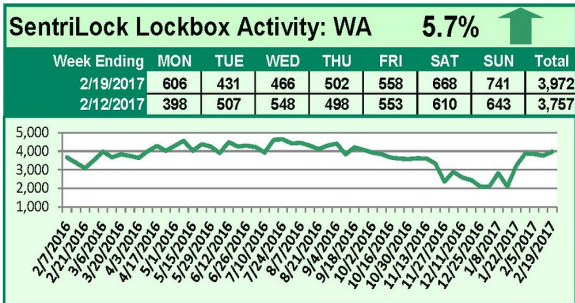

SentriLock Lockbox Activity February 13-19, 2017

This Week's Lockbox Activity

For the week of February 13-19, 2017, these charts show the number of times RMLS™ subscribers opened SentriLock lockboxes in Oregon and Washington. Activity increased in Washington and decreased in Oregon this week.