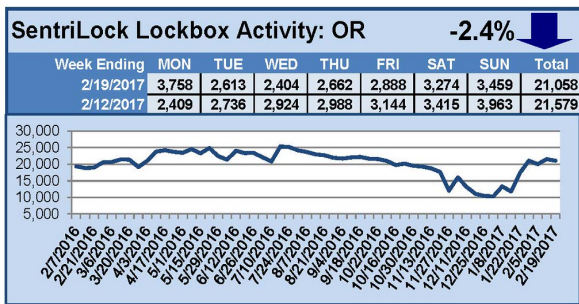

SentriLock Lockbox Activity February 13-19, 2017

This Week's Lockbox Activity

For the week of February 13-19, 2017, these charts show the number of times RMLS™ subscribers opened SentriLock lockboxes in Oregon and Washington. Activity increased in Washington and decreased in Oregon this week.