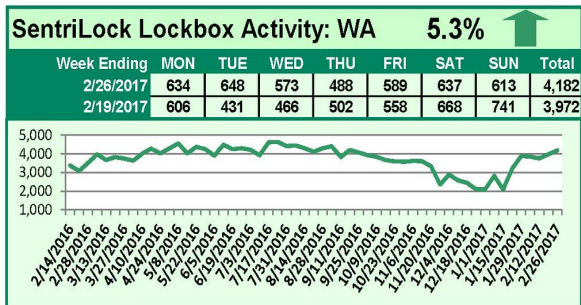

# SentriLock Lockbox Activity February 20-26, 2017

## This Week's Lockbox Activity

For the week of February 20-26, 2017, these charts show the number of times RMLS™ subscribers opened SentriLock lockboxes in Oregon and Washington. Activity increased in both Oregon and Washington this week.