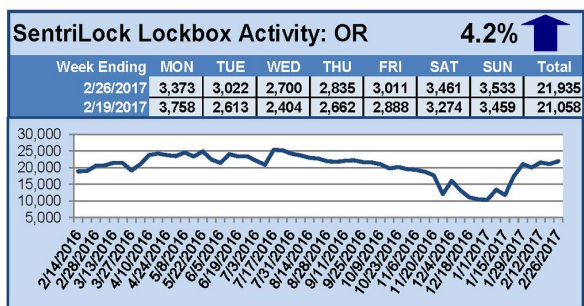

# SentriLock Lockbox Activity February 20-26, 2017

## This Week's Lockbox Activity

For the week of February 20-26, 2017, these charts show the number of times RMLS™ subscribers opened SentriLock lockboxes in Oregon and Washington. Activity increased in both Oregon and Washington this week.