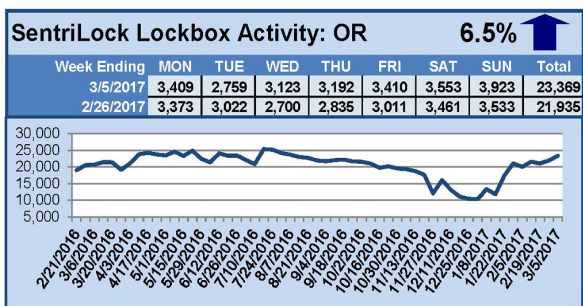

SentriLock Lockbox Activity February 27-March 5, 2017

This Week's Lockbox Activity

For the week of February 27-March 5, 2017, these charts show the number of times RMLS™ subscribers opened SentriLock lockboxes in Oregon and Washington. Activity increased in Oregon and decreased in Washington this week.