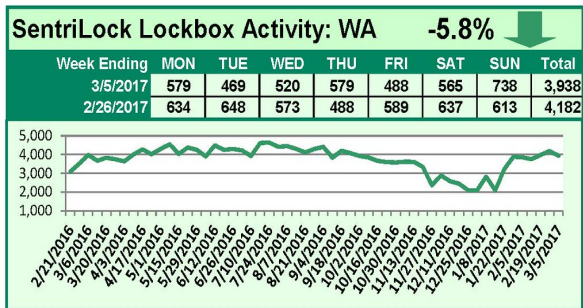

SentriLock Lockbox Activity February 27-March 5, 2017

This Week's Lockbox Activity

For the week of February 27-March 5, 2017, these charts show the number of times RMLS™ subscribers opened SentriLock lockboxes in Oregon and Washington. Activity increased in Oregon and decreased in Washington this week.

For a larger version of each chart, visit the RMLS™ photostream on Flickr.