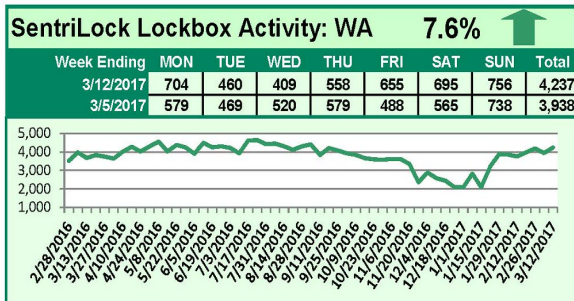

SentriLock Lockbox Activity March 6-12, 2017

This Week's Lockbox Activity

For the week of March 6-12, 2017, these charts show the number of times RMLS™ subscribers opened SentriLock lockboxes in Oregon and Washington. Activity increased in both Washington and Oregon this week.