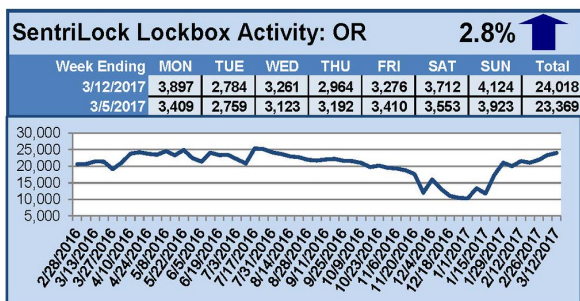

SentriLock Lockbox Activity March 6-12, 2017

This Week's Lockbox Activity

For the week of March 6-12, 2017, these charts show the number of times RMLS™ subscribers opened SentriLock lockboxes in Oregon and Washington. Activity increased in both Washington and Oregon this week.