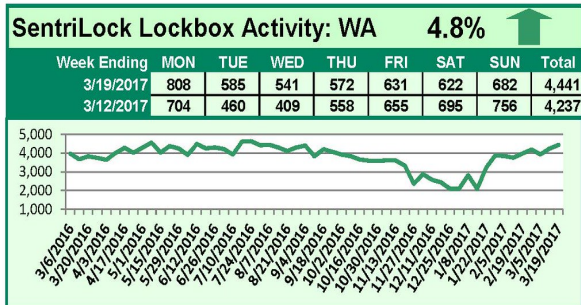

# SentriLock Lockbox Activity March 13-19, 2017

## This Week's Lockbox Activity

For the week of March 13-19, 2017, these charts show the number of times RMLS™ subscribers opened SentriLock lockboxes in Oregon and Washington. Activity increased in both Washington and Oregon this week.