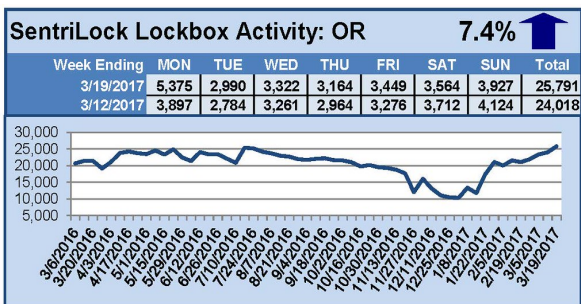

# SentriLock Lockbox Activity March 13-19, 2017

## This Week's Lockbox Activity

For the week of March 13-19, 2017, these charts show the number of times RMLS™ subscribers opened SentriLock lockboxes in Oregon and Washington. Activity increased in both Washington and Oregon this week.