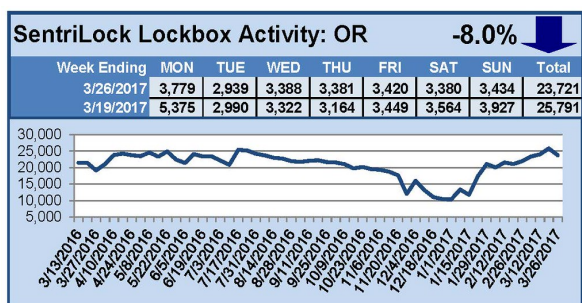

SentriLock Lockbox Activity March 20-26, 2017

This Week's Lockbox Activity

For the week of March 20-26, 2017, these charts show the number of times RMLS™ subscribers opened SentriLock lockboxes in Oregon and Washington. Activity increased in Washington and decreased in Oregon this week.