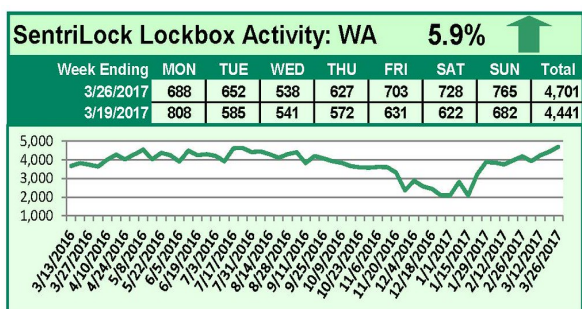

SentriLock Lockbox Activity March 20-26, 2017

This Week's Lockbox Activity

For the week of March 20-26, 2017, these charts show the number of times RMLS™ subscribers opened SentriLock lockboxes in Oregon and Washington. Activity increased in Washington and decreased in Oregon this week.