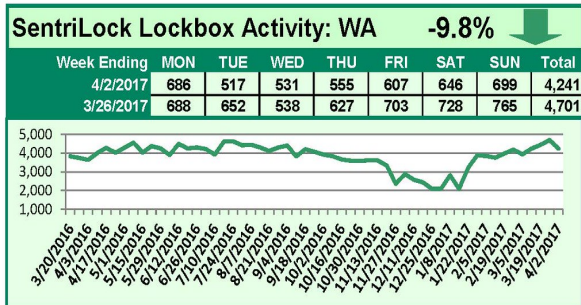

# SentriLock Lockbox Activity March 27-April 2, 2017

## This Week's Lockbox Activity

For the week of March 27-April 2, 2017, these charts show the number of times RMLS™ subscribers opened SentriLock lockboxes in Oregon and Washington. Activity decreased in Oregon and Washington last week.