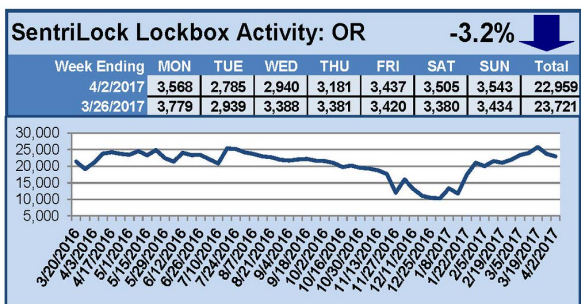

# SentriLock Lockbox Activity March 27-April 2, 2017

## This Week's Lockbox Activity

For the week of March 27-April 2, 2017, these charts show the number of times RMLS™ subscribers opened SentriLock lockboxes in Oregon and Washington. Activity decreased in Oregon and Washington last week.