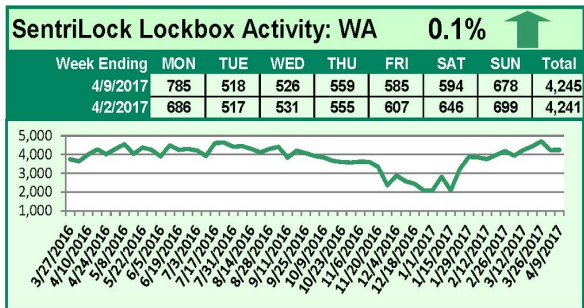

SentriLock Lockbox Activity April 3-9, 2017

This Week's Lockbox Activity

For the week of April 3-9, 2017, these charts show the number of times RMLS™ subscribers opened SentriLock lockboxes in Oregon and Washington. Activity increased in both Oregon and Washington last week.