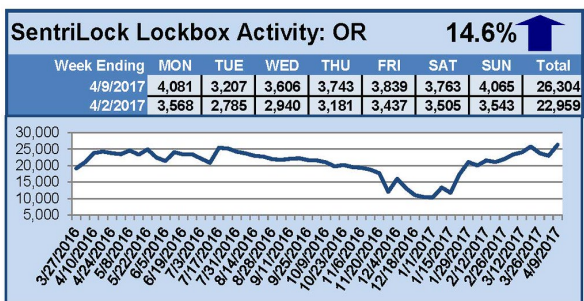

SentriLock Lockbox Activity April 3-9, 2017

This Week's Lockbox Activity

For the week of April 3-9, 2017, these charts show the number of times RMLS™ subscribers opened SentriLock lockboxes in Oregon and Washington. Activity increased in both Oregon and Washington last week.