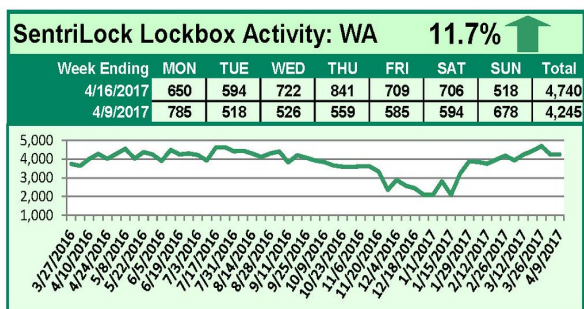

# SentriLock Lockbox Activity April 10-16, 2017

## This Week's Lockbox Activity

For the week of April 10-16, 2017, these charts show the number of times RMLS™ subscribers opened SentriLock lockboxes in Oregon and Washington. Activity increased in Washington but decreased in Oregon last week.