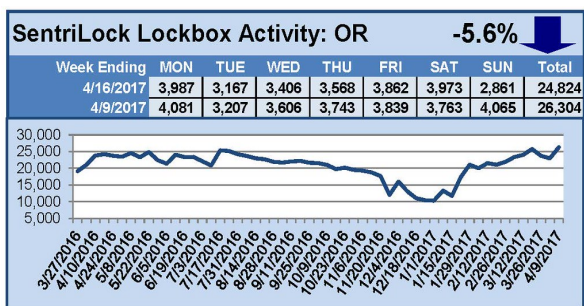

# SentriLock Lockbox Activity April 10-16, 2017

## This Week's Lockbox Activity

For the week of April 10-16, 2017, these charts show the number of times RMLS™ subscribers opened SentriLock lockboxes in Oregon and Washington. Activity increased in Washington but decreased in Oregon last week.