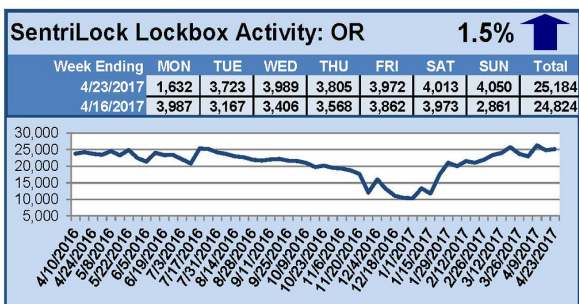

# SentriLock Lockbox Activity April 17-23, 2017

## This Week's Lockbox Activity

For the week of April 17-23, 2017, these charts show the number of times RMLS™ subscribers opened SentriLock lockboxes in Oregon and Washington. Activity increased in Oregon and decreased in Washington last week.