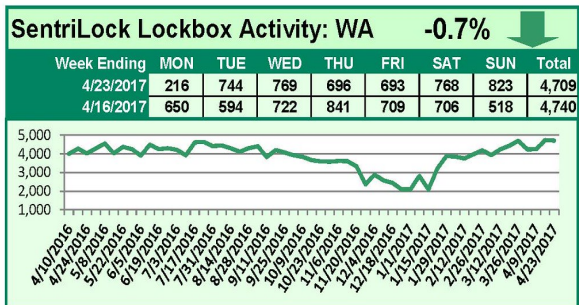

# SentriLock Lockbox Activity April 17-23, 2017

## This Week's Lockbox Activity

For the week of April 17-23, 2017, these charts show the number of times RMLS™ subscribers opened SentriLock lockboxes in Oregon and Washington. Activity increased in Oregon and decreased in Washington last week.