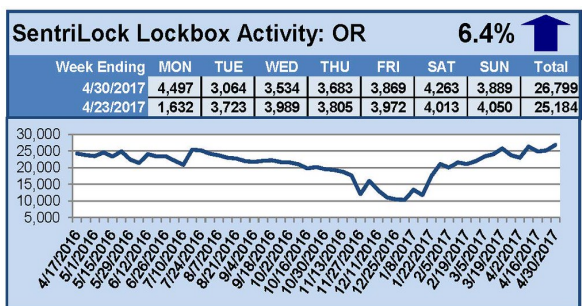

SentriLock Lockbox Activity April 24-30, 2017

This Week's Lockbox Activity

For the week of April 24-30, 2017, these charts show the number of times RMLS™ subscribers opened SentriLock lockboxes in Oregon and Washington. Activity increased in Oregon and Washington last week.