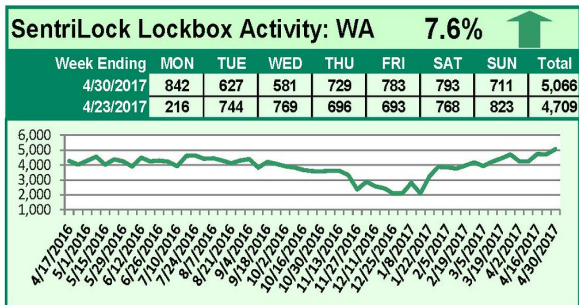

SentriLock Lockbox Activity April 24-30, 2017

This Week's Lockbox Activity

For the week of April 24-30, 2017, these charts show the number of times RMLS™ subscribers opened SentriLock lockboxes in Oregon and Washington. Activity increased in Oregon and Washington last week.

For a larger version of each chart, visit the RMLS™ photostream on Flickr.