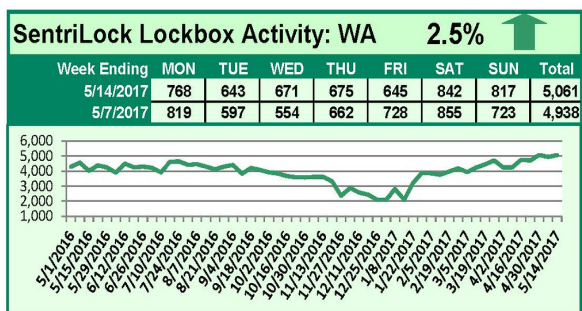

SentriLock Lockbox Activity May 8-14, 2017

This Week's Lockbox Activity

For the week of May 8-14, 2017, these charts show the number of times RMLS™ subscribers opened SentriLock lockboxes in Oregon and Washington. Activity increased in both Oregon and Washington last week.