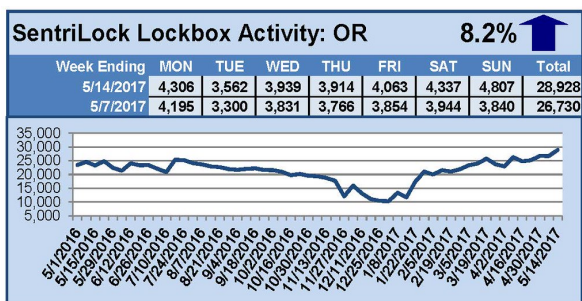

SentriLock Lockbox Activity May 8-14, 2017

This Week's Lockbox Activity

For the week of May 8-14, 2017, these charts show the number of times RMLS™ subscribers opened SentriLock lockboxes in Oregon and Washington. Activity increased in both Oregon and Washington last week.