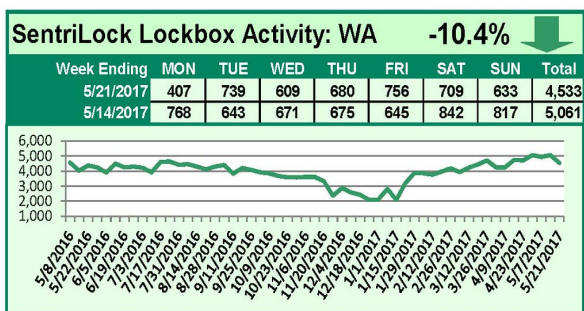

SentriLock Lockbox Activity May 15-21, 2017

This Week's Lockbox Activity

For the week of May 15-21, 2017, these charts show the number of times RMLS™ subscribers opened SentriLock lockboxes in Oregon and Washington. Activity decreased in both Oregon and Washington last week.