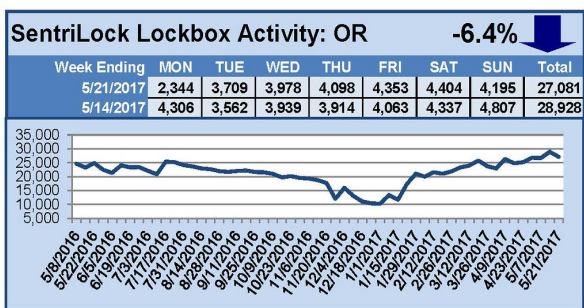

SentriLock Lockbox Activity May 15-21, 2017

This Week's Lockbox Activity

For the week of May 15-21, 2017, these charts show the number of times RMLS™ subscribers opened SentriLock lockboxes in Oregon and Washington. Activity decreased in both Oregon and Washington last week.