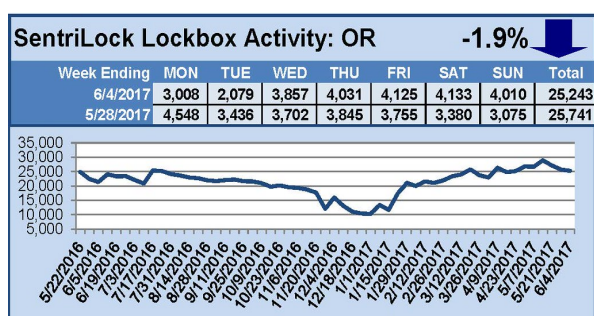

SentriLock Lockbox Activity May 29-June 4, 2017

This Week's Lockbox Activity

For the week of May 29-June 4, 2017, these charts show the number of times RMLS™ subscribers opened SentriLock lockboxes in Oregon and Washington. Activity increased in Washington and decreased in Oregon last week.