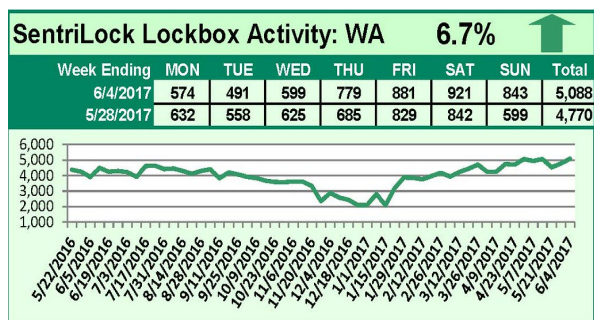

SentriLock Lockbox Activity May 29-June 4, 2017

This Week's Lockbox Activity

For the week of May 29-June 4, 2017, these charts show the number of times RMLS™ subscribers opened SentriLock lockboxes in Oregon and Washington. Activity increased in Washington and decreased in Oregon last week.