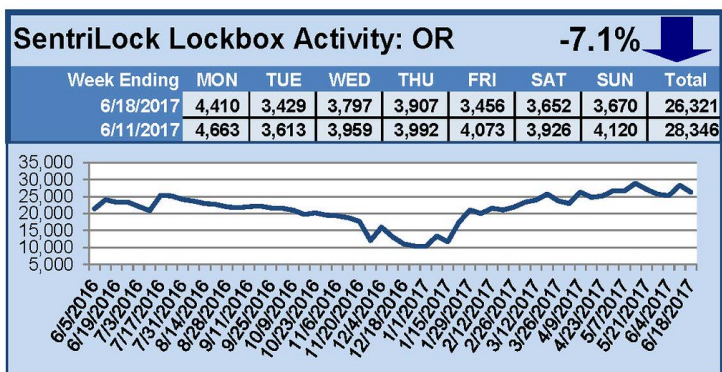

SentriLock Lockbox Activity June 12-18, 2017

This Week's Lockbox Activity

For the week of June 12-18, 2017, these charts show the number of times RMLS™ subscribers opened SentriLock lockboxes in Oregon and Washington. Activity decreased in both Oregon and Washington this week.