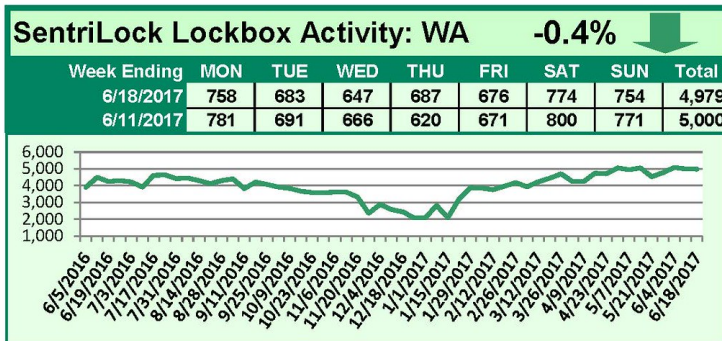

SentriLock Lockbox Activity June 12-18, 2017

This Week's Lockbox Activity

For the week of June 12-18, 2017, these charts show the number of times RMLS™ subscribers opened SentriLock lockboxes in Oregon and Washington. Activity decreased in both Oregon and Washington this week.