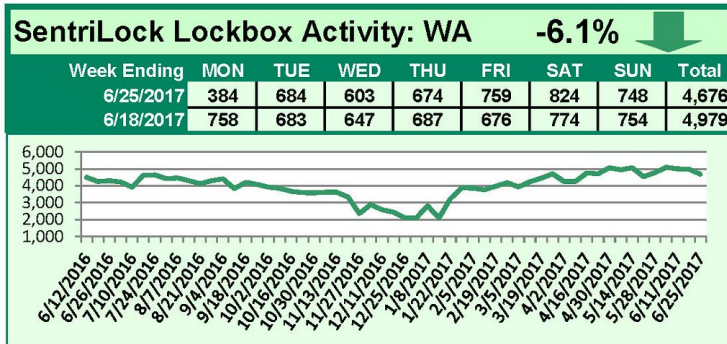

SentriLock Lockbox Activity June 19-25, 2017

This Week's Lockbox Activity

For the week of June 19-25, 2017, these charts show the number of times RMLS™ subscribers opened SentriLock lockboxes in Oregon and Washington. Activity decreased in both Oregon and Washington this week.