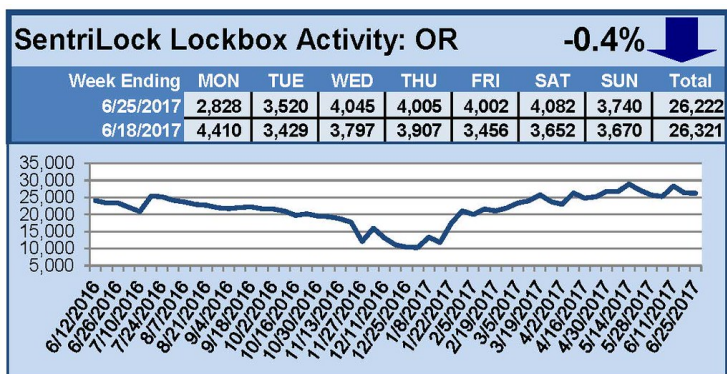

SentriLock Lockbox Activity June 19-25, 2017

This Week's Lockbox Activity

For the week of June 19-25, 2017, these charts show the number of times RMLS™ subscribers opened SentriLock lockboxes in Oregon and Washington. Activity decreased in both Oregon and Washington this week.