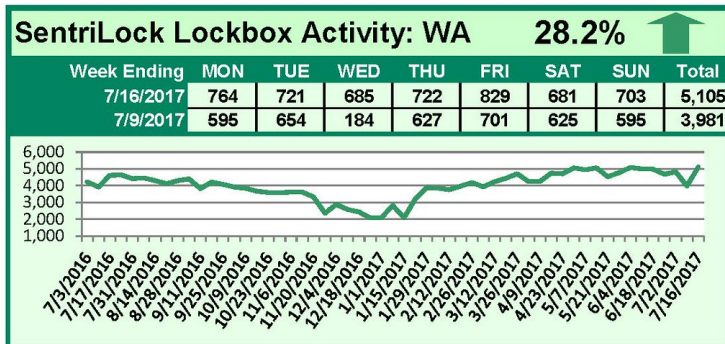

SentriLock Lockbox Activity July 10-16, 2017

This Week's Lockbox Activity

For the week of July 10-16, 2017, these charts show the number of times RMLS™ subscribers opened SentriLock lockboxes in Oregon and Washington. Activity increased in both states this week.

For a larger version of each chart, visit the RMLS™ photostream on Flickr.