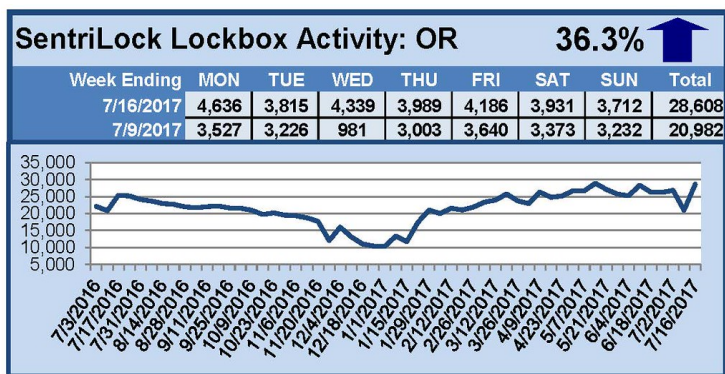

SentriLock Lockbox Activity July 10-16, 2017

This Week's Lockbox Activity

For the week of July 10-16, 2017, these charts show the number of times RMLS™ subscribers opened SentriLock lockboxes in Oregon and Washington. Activity increased in both states this week.