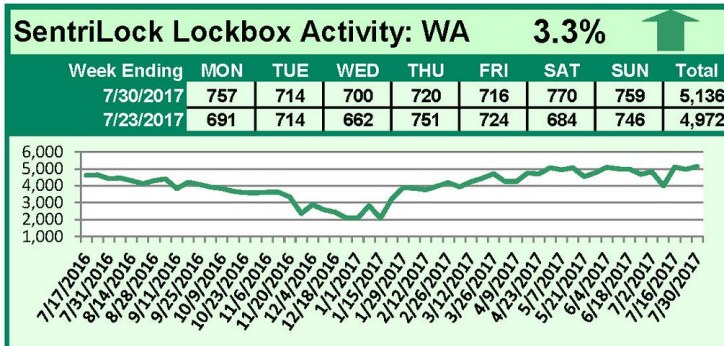

SentriLock Lockbox Activity July 24-30, 2017

This Week's Lockbox Activity

For the week of July 24-30, 2017, these charts show the number of times RMLS™ subscribers opened SentriLock lockboxes in Oregon and Washington. Activity increased in Washington and decreased in Oregon this week.

For a larger version of each chart, visit the RMLS™ photostream on Flickr.