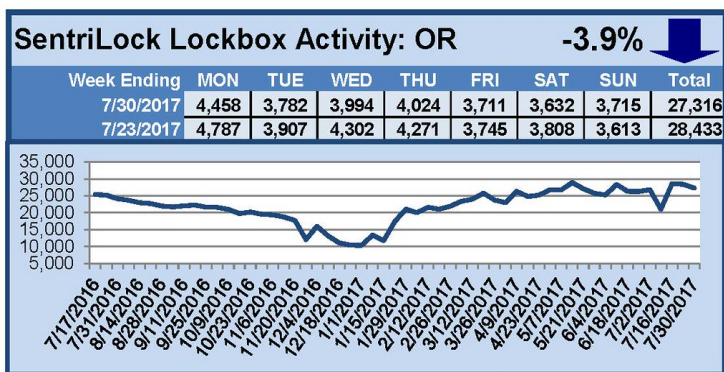

SentriLock Lockbox Activity July 24-30, 2017

This Week's Lockbox Activity

For the week of July 24-30, 2017, these charts show the number of times RMLS™ subscribers opened SentriLock lockboxes in Oregon and Washington. Activity increased in Washington and decreased in Oregon this week.