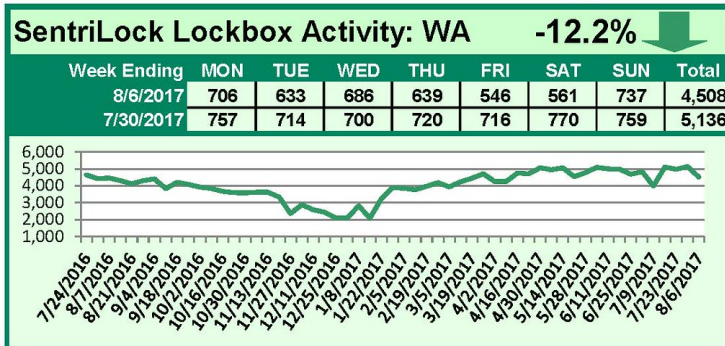

SentriLock Lockbox Activity July 31-August 6, 2017

This Week's Lockbox Activity

For the week of July 31-August 6, 2017, these charts show the number of times RMLS™ subscribers opened SentriLock lockboxes in Oregon and Washington. Activity decreased in both Oregon and Washington this week.