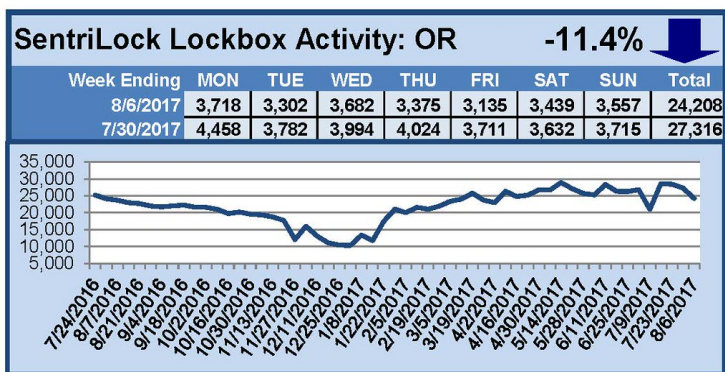

SentriLock Lockbox Activity July 31-August 6, 2017

This Week's Lockbox Activity

For the week of July 31-August 6, 2017, these charts show the number of times RMLS™ subscribers opened SentriLock lockboxes in Oregon and Washington. Activity decreased in both Oregon and Washington this week.