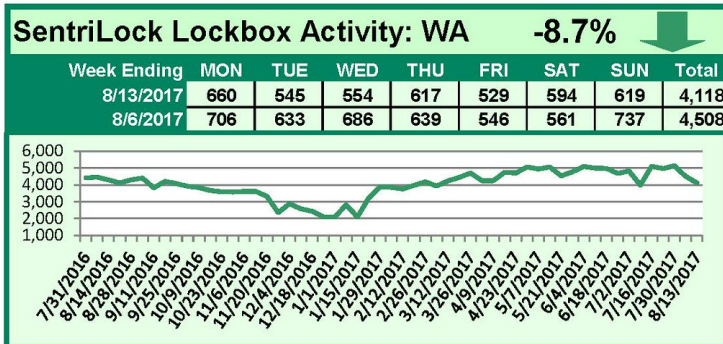

SentriLock Lockbox Activity August 7-13, 2017

This Week's Lockbox Activity

For the week of August 7-13, 2017, these charts show the number of times RMLS™ subscribers opened SentriLock lockboxes in Oregon and Washington. Activity decreased in both Oregon and Washington again this week.