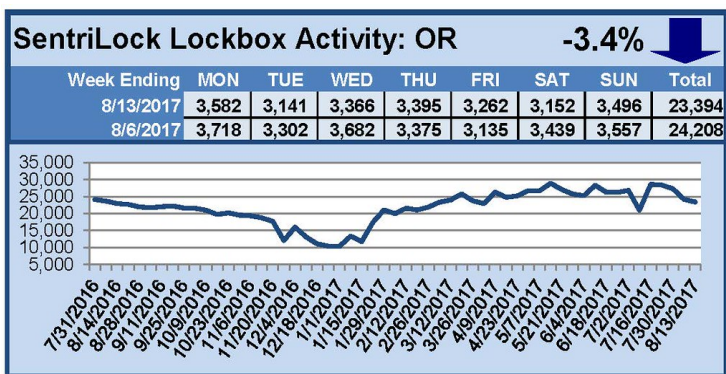

SentriLock Lockbox Activity August 7-13, 2017

This Week's Lockbox Activity

For the week of August 7-13, 2017, these charts show the number of times RMLS™ subscribers opened SentriLock lockboxes in Oregon and Washington. Activity decreased in both Oregon and Washington again this week.