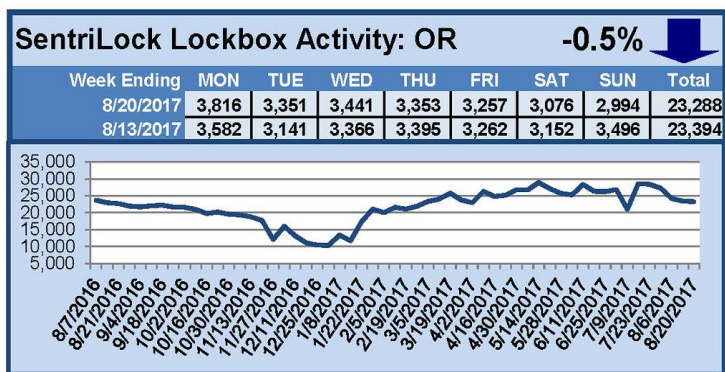

# SentriLock Lockbox Activity August 14-20, 2017

## This Week's Lockbox Activity

For the week of August 14-20, 2017, these charts show the number of times RMLS™ subscribers opened SentriLock lockboxes in Oregon and Washington. Activity decreased in both Oregon and Washington again this week.