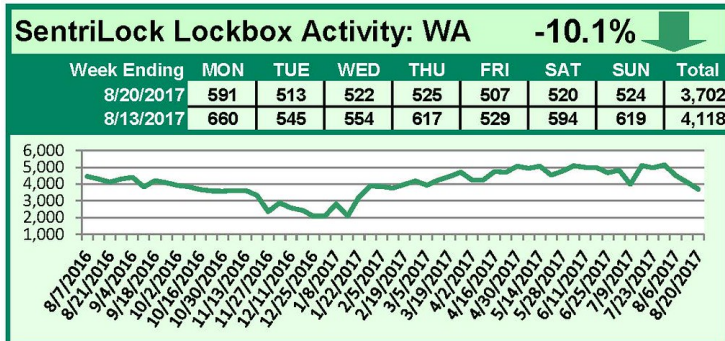

# SentriLock Lockbox Activity August 14-20, 2017

## This Week's Lockbox Activity

For the week of August 14-20, 2017, these charts show the number of times RMLS™ subscribers opened SentriLock lockboxes in Oregon and Washington. Activity decreased in both Oregon and Washington again this week.