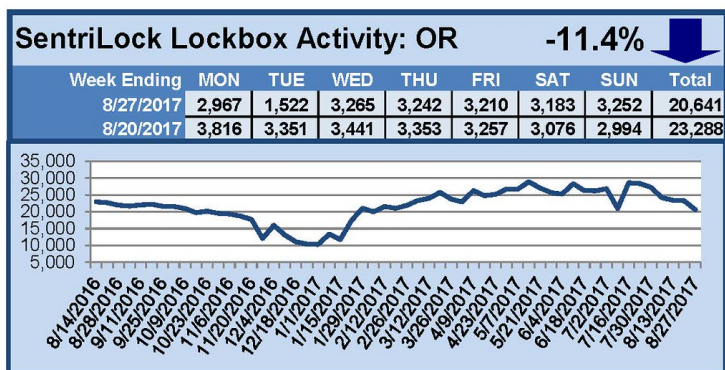

SentriLock Lockbox Activity August 21-27, 2017

This Week's Lockbox Activity

For the week of August 21-27, 2017, these charts show the number of times RMLS™ subscribers opened SentriLock lockboxes in Oregon and Washington. Washington saw an increase in activity this week, while activity decreased in Oregon.