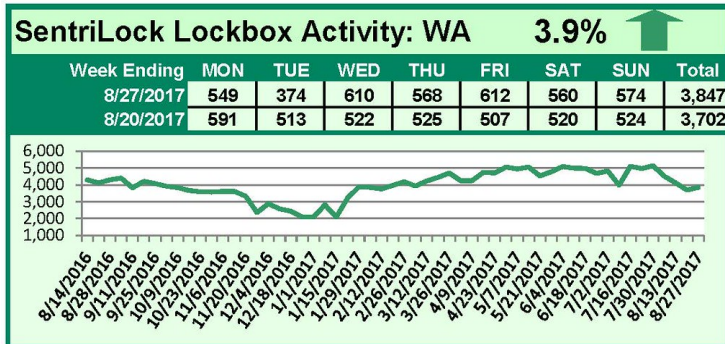

SentriLock Lockbox Activity August 21-27, 2017

This Week's Lockbox Activity

For the week of August 21-27, 2017, these charts show the number of times RMLS™ subscribers opened SentriLock lockboxes in Oregon and Washington. Washington saw an increase in activity this week, while activity decreased in Oregon.