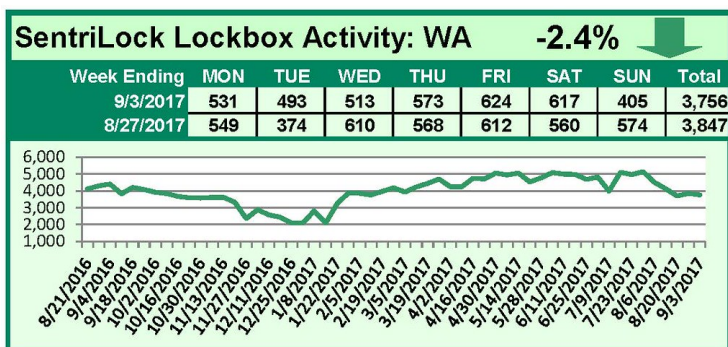

SentriLock Lockbox Activity August 28-September 3, 2017

This Week's Lockbox Activity

For the week of August 28-September 3, 2017, these charts show the number of times RMLS™ subscribers opened SentriLock lockboxes in Oregon and Washington. Activity increased in Oregon this week while decreasing in Washington.