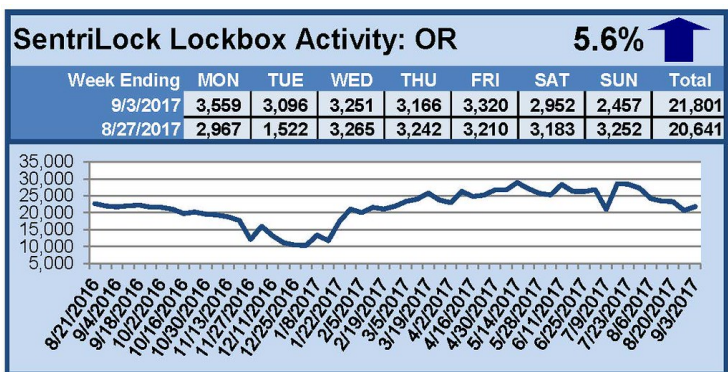

SentriLock Lockbox Activity August 28-September 3, 2017

This Week's Lockbox Activity

For the week of August 28-September 3, 2017, these charts show the number of times RMLS™ subscribers opened SentriLock lockboxes in Oregon and Washington. Activity increased in Oregon this week while decreasing in Washington.